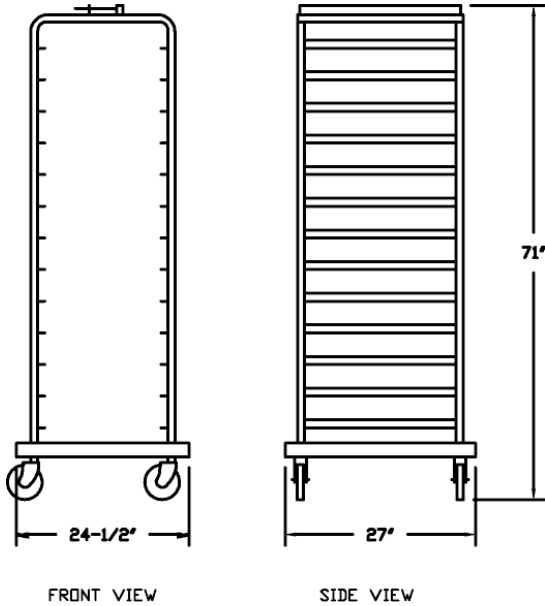

34-014-AF
 Shown with
 optional pans

Blast Chiller Rack

Models

34-014-AF

34-015-AF

34-016-AF

34-017-AF

FEATURES

- Rota-Chill™ model available to mount with coupling device
- Correctional/high abuse model available
- Most models accommodate 12" x 20" x 2½" and 18" x 26" pans

PRODUCT INFORMATION

34-014-AF	<p>ROTA-CHILL™ RACK Rack has coupling device for use with Rota-Chill™ Blast Chill. Rack has 13 pan ledges on 4½" spacing. Each ledge holds 2 pans 12" x 20" x 2½" or 1-18" x 26" sheet pan.</p>	<p>Rack equipped with 5" heavy-duty casters. Supplied with 4 stainless steel wire shelves for fractional size pans.</p>
34-015-AF	<p>RACK for THE CHILLER Non-rotating Blast Chillers. Same as 34-014-AF, except it does not have coupling device.</p>	
34-016-AF	<p>ROTA-CHILL™ RACK Extra heavy-duty rack for use in correctional or other high-abuse applications. Rack has coupling device for use with ROTA-CHILL™ Blast Chiller. Rack has 13 pan ledges on 4½" spacing. Each ledge holds 2 pans 12" x 20" x 2½" or 1-18" x 26" sheet pan.</p>	<p>Rack equipped with 5" extra heavy duty casters. Rack is all welded construction, 14- and 16-gauge stainless steel, with welded pan stops in back.</p>
34-017-AF	<p>ROTA-CHILL™ RACK Special rack for use with Lucks Ovens, Model RM-30, or others. Rack has 13 pan ledges on 4½" spacing. Each ledge holds 2 pans 12" x 20" x 2½" or 1-18" x 26" sheet pan. Specify oven # model & Blast Chiller # model. Construction same as model 34-016-AF.</p>	<p>Rack equipped with 5" swivel casters for 475° temperature. Note: requires rotor modification so all racks used in the Rota-Chill must be this model.</p>

Blast Chiller Rack

34-014-AF, 34-015-AF, 34-016-AF, 34-017-AF

TECHNICAL SPECIFICATIONS

Model	Dimensions			Shipping Weight	Used in Model #	Capacity	
	W	D	H			12x20	18x26
34-014-AF	24½"	27"	71"	165	34-101, 102	26	13
34-015-AF	24½"	27"	68 ⁵ / ₁₆ "	160	33-101, 102	26	13
34-016-AF	24½"	27"	71"	195	34-101, 102	26	13
34-017-AF	23½"	26"	70 ³ / ₄ "	195	34-101, 102	26	13